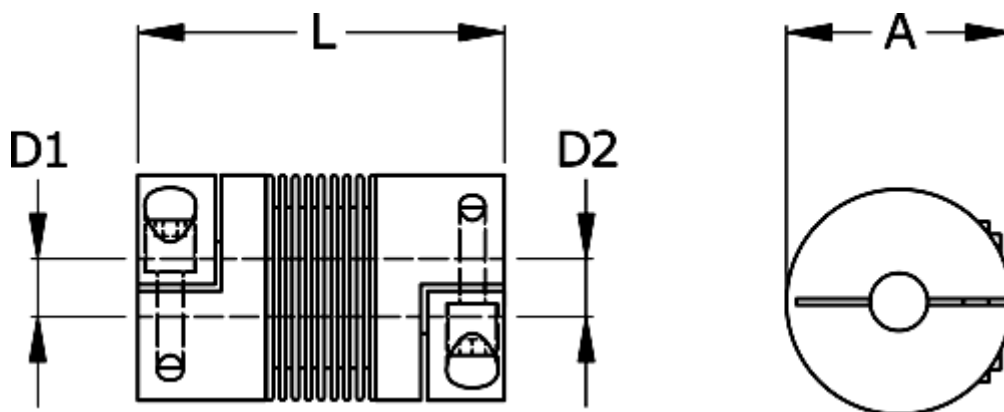

Data Sheet

Article number: 3330403001165060

Description: Bellow coupling type 4 size300
Length 116 mm, bore 50/60 mm

Measures

A	= 110
D1	= 50
D2	= 60
L	= 116
Nom. torque NM (Tkn)	= 300